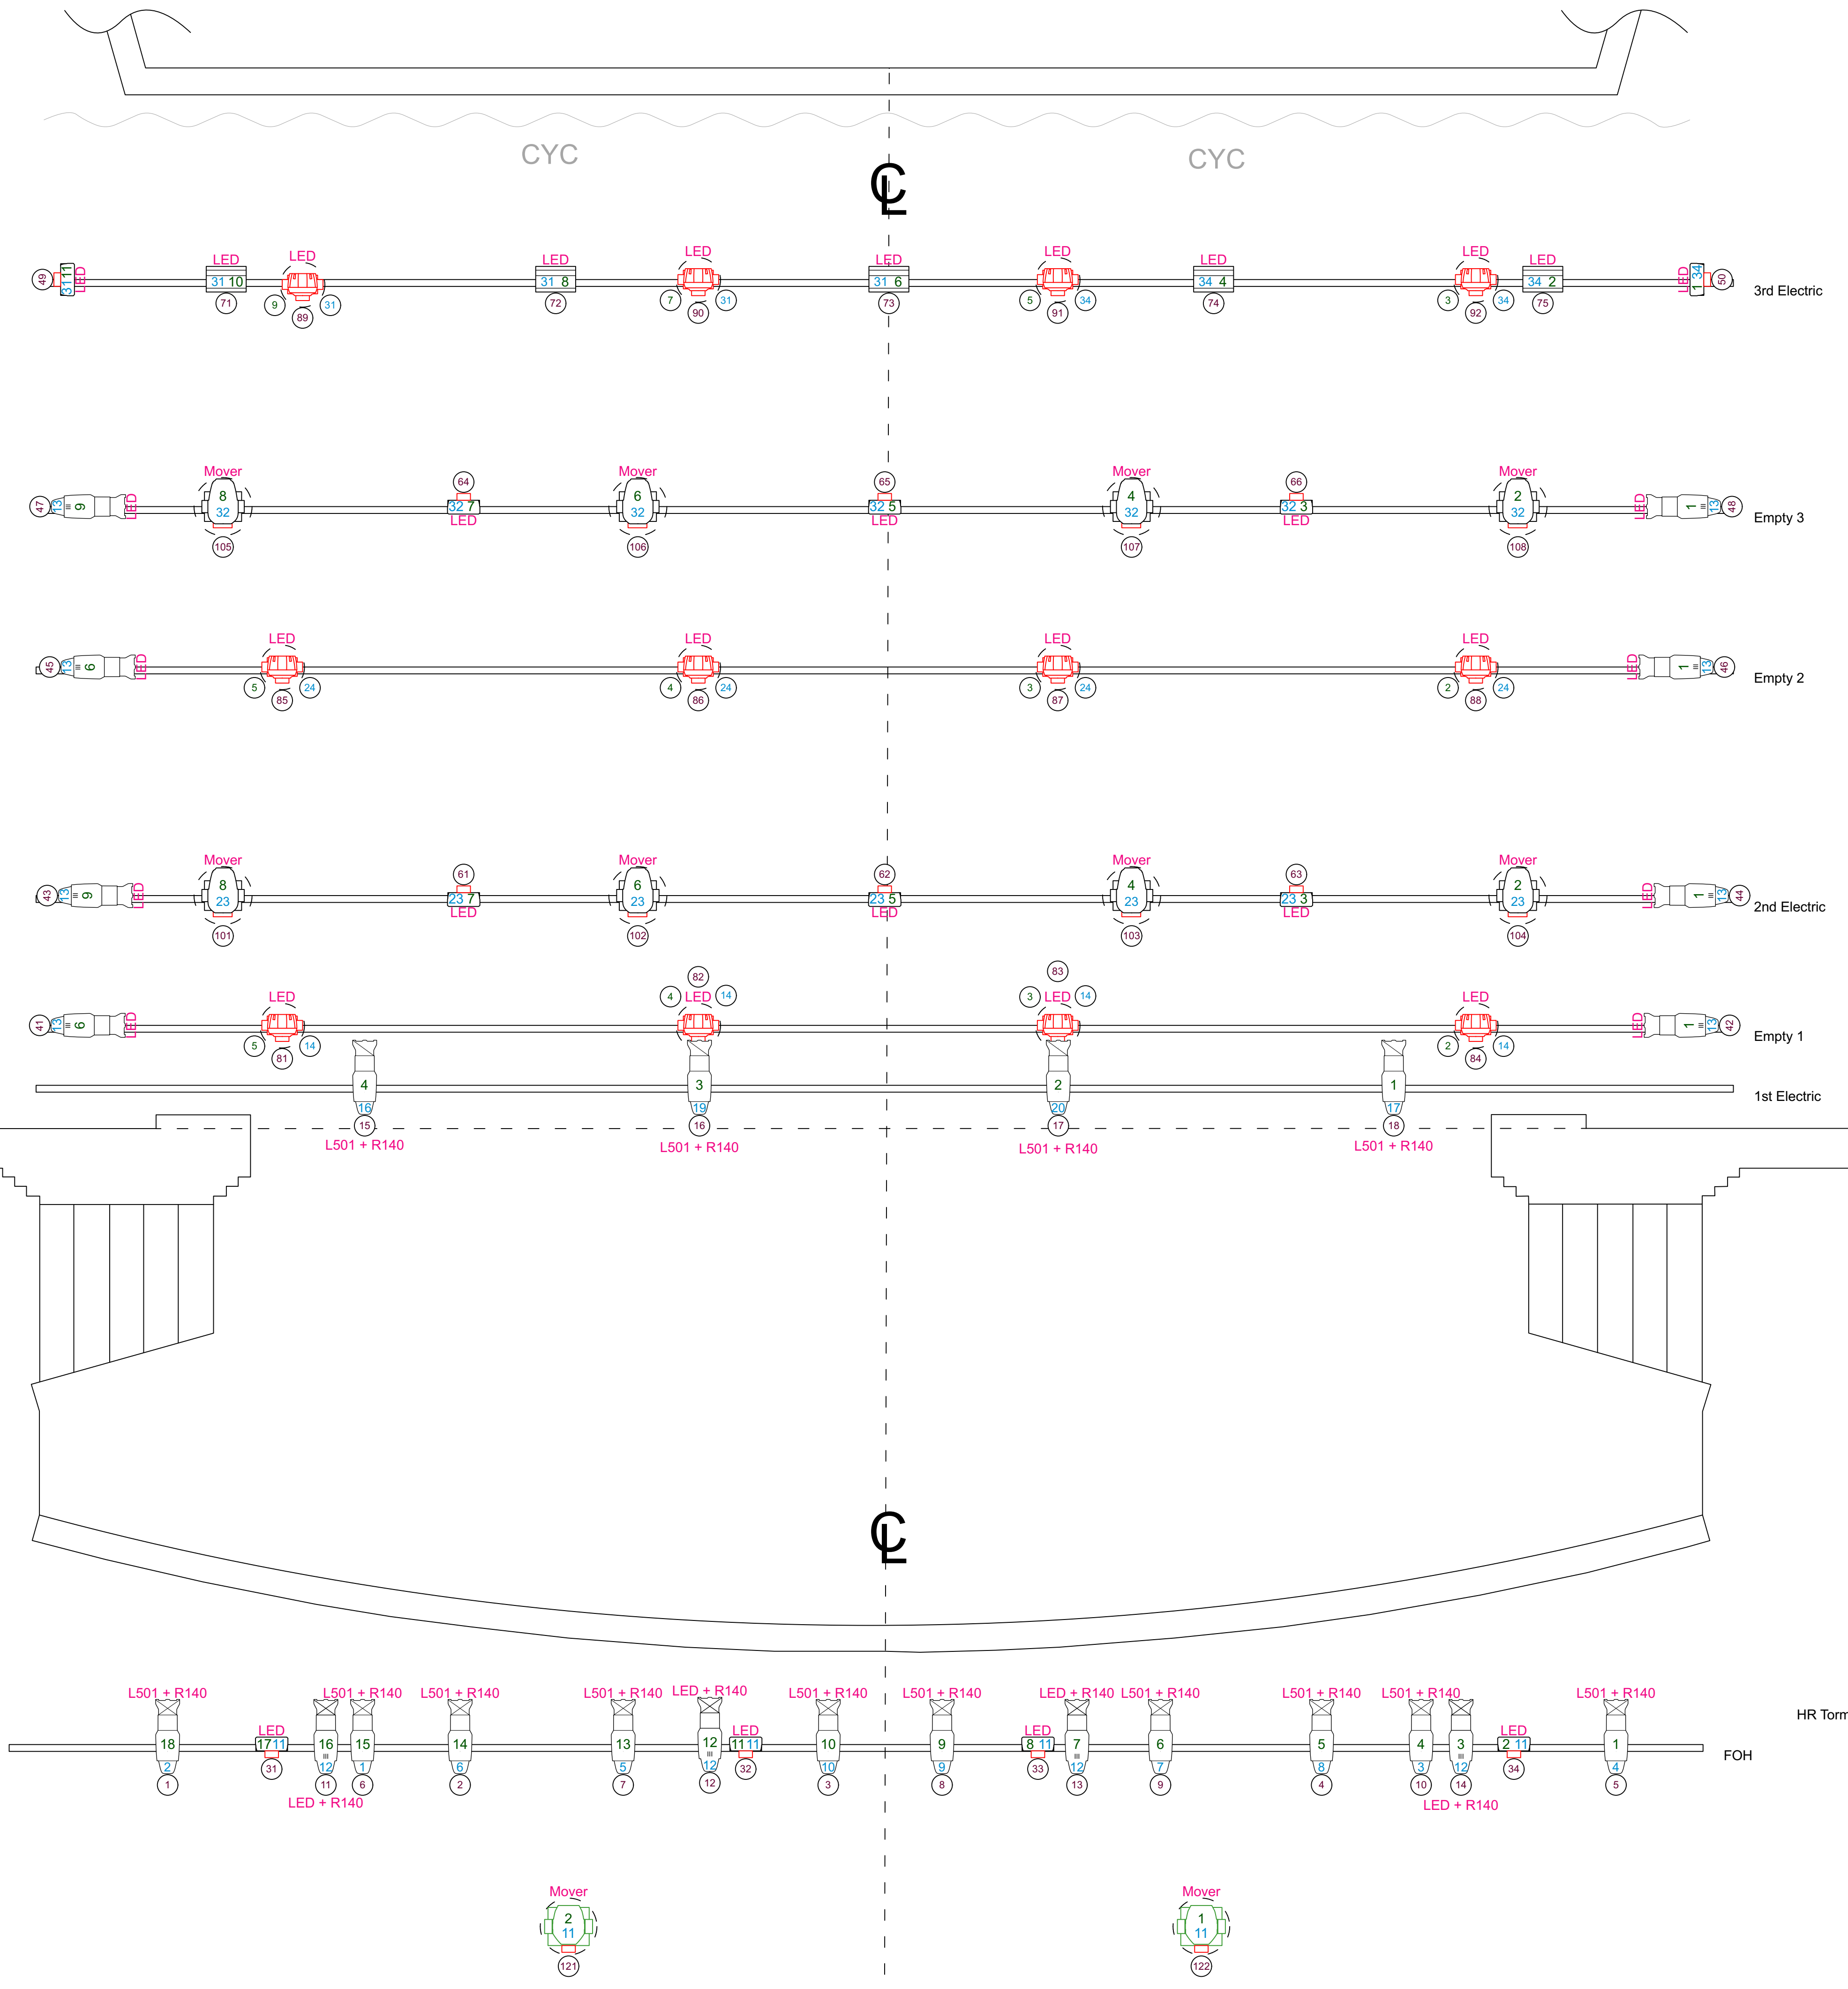

Symbol Key

Light

- ETC Source4 19deg 10
- ETC Source4 26deg 4
- ETC Source4 S3 19deg 4
- ETC Source4 S3 36deg 8
- Chauvet COLORdash Par Quad 18 12
- AltmanSpectra Cyc 100 5

Moving Light

- Chauvet Intimidator Hybrid 140SR 8
- Chauvet Rogue R1 Spot 2
- Martin Mac Aura 16

Color Summary

Color	Size	Count
<span style="color: blue;">●</span> L501 + R140	6.25"	14
<span style="color: red;">●</span> LED	ETC Source4 S3 36deg	8
<span style="color: green;">●</span> LED	Martin Mac Aura	12
<span style="color: blue;">●</span> LED	Chauvet COLORdash Par Quad 18	12
<span style="color: red;">●</span> LED	AltmanSpectra Cyc 100	5
<span style="color: blue;">●</span> LED + R140	6.25"	4
<span style="color: green;">●</span> Mover	Chauvet Intimidator Hybrid 140SR	8
<span style="color: red;">●</span> Mover	Chauvet Rogue R1 Spot	2

Typical

Symbol colors reflected on all symbols

Note: Diagram note to scale due to base diagram. Position lights based on relation to perscenum

Creative Kids Summer Arts Camp	
<b>Summer 2023 Rep Plot</b>	
McMahon Theater	
Director: Brooke Fulton	Dwg. No. <b>1</b>
Designer: Charlie Zeller	
Technical Director: Jordan Ellis	
Shows: CLUE, Little Mermaid, Into the Woods	of 1
Approved: Jordan Ellis	Date Approved: 4/26/2023
Master Electrician: Charlie Zeller	Date: 5/1/23