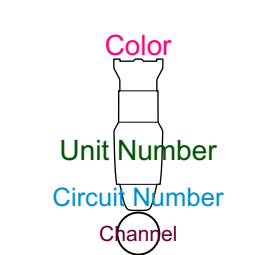

Symbol Key

Light

- ETC Source4 19deg 10
- ETC Source4 26deg 4
- ETC Source4 S3 19deg 4
- ETC Source4 S3 36deg 8
- Chauvet COLORdash Par Quad 18 12
- AltmanSpectra Cyc 100 5

Moving Light

- Chauvet Intimidator Hybrid 140SR 8
- Chauvet Rogue R1 Spot 2
- Martin Mac Aura 16

Color Summary

Color	Size	Count
● L501 + R140	6.25"	14
● LED	ETC Source4 S3 36deg	8
● LED	Martin Mac Aura	12
● LED	Chauvet COLORdash Par Quad 18	12
● LED	AltmanSpectra Cyc 100	5
● LED + R140	6.25"	4
● Mover	Chauvet Intimidator Hybrid 140SR	8
● Mover	Chauvet Rogue R1 Spot	2

Typical

Symbol colors reflected on all symbols